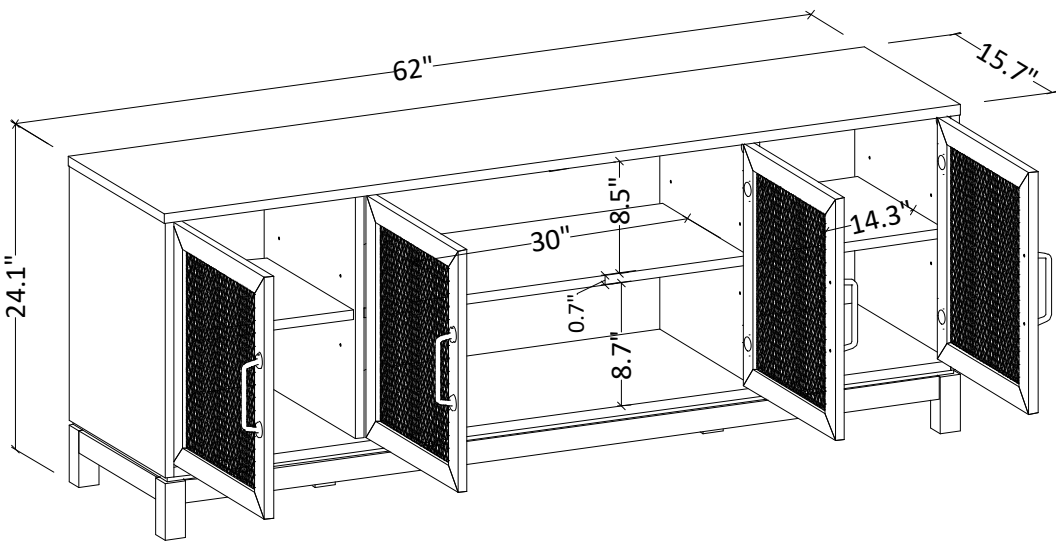

1697xxxCOM-65" TV STAND

Wood breakdown:
MDF 2 % & PB 98%
Total storage: 5.95 cubit feet

Overall Product Size:
62"W x 15.7"D x 24.1"H
157.4cm W x 40.0cm D x 61.4cm H

Maximum Weight Capacities
Unit Weight: 75.24 lbs. (34.2 Kgs)