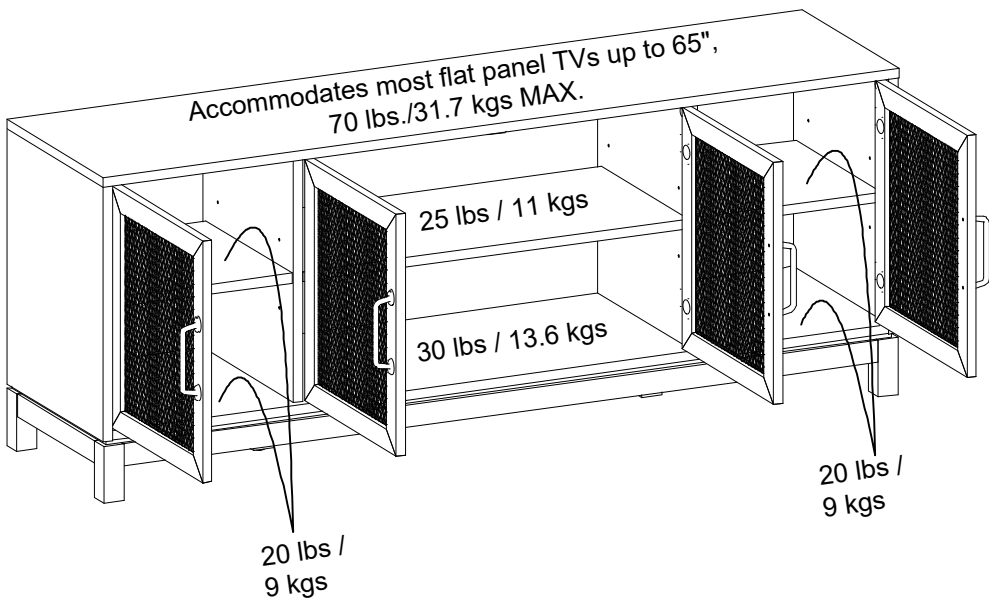

1697xxxCOM-65" TV STAND

Wood breakdown:
MDF 2 % & PB 98%
Total storage: 5.95 cubit feet

Overall Product Size:
62"W x 15.7"D x 24.1"H
157.4cm W x 40.0cm D x 61.4cm H

Maximum Weight Capacities
Unit Weight: 75.24 lbs. (34.2 Kgs)